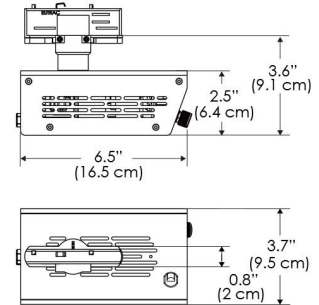

SPECIFICATIONS

Beam Angle	55°
Spectrum Type	AMZ : Plant Flourish & Growth
	TB : Coral Health & Growth
Control	Intensity (0% - 100%), CCT
LED Source	DiCon Dense Matrix LED
Power Draw	175W max
AC Input Voltage	100 - 240V AC, 60Hz
	100 - 277V AC (only CLP)
Cooling	Fan Cooled
Operating Temperature	32 - 104°F (0 - 40°C)
Fixture Weight	1.9lb (~0.9kg)
Power Supply Weight	1.6lb (~0.7kg)

MECHANICAL FIGURES

W500BD-TOX/TON

PS
US EU 277

PSX
US EU 277

W500BD-CLP

Mounting Bracket Dimensions ALL-CLP

*All -CLP configuration models come with standard DC cables of 6 inches and AC cables of 10 ft.

W500BD-TEX Legacy product

W500BD-TG Legacy product

MECHANICAL FIGURES

W500BD-MPT

PSX

US

PHOTOMETRIC DATA

AMZ

Distance		3' (~0.9 m)	5' (~1.5 m)	10' (~3.0 m)
@4000K	fc	711	363	72
	lux	7647	3898	765
@6500K	fc	712	363	72
	lux	7659	3904	766
Beam Diameter		Ø 2.6' (0.8m)	Ø 4.3' (1.3m)	Ø 8.7' (2.6m)

TB

Distance		3' (~0.9 m)	5' (~1.5 m)	10' (~3.0 m)
@10000K	fc	443	159	42
	lux	4758	1711	450
@20000K	fc	105	41	20
	lux	1128	441	209
Beam Diameter		Ø 2.6' (0.8m)	Ø 4.3' (1.3m)	Ø 8.7' (2.6m)

DMX FOOTPRINT

Amazon Sun		
Channel	1	Intensity
	2	CCT (4000-6500k)