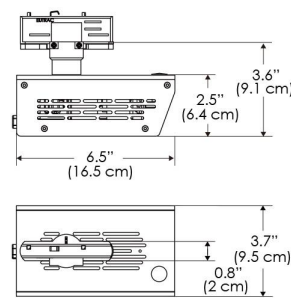

SPECIFICATIONS

Beam Angle	55°
Spectrum Type	AMZ : Plant Flourish & Growth
	TB : Coral Health & Growth
Control	Intensity (0% - 100%), CCT
LED Source	DiCon Dense Matrix LED
Power Draw	175W max
AC Input Voltage	100 - 240V AC, 60Hz
	100 - 277V AC (only CLP)
Cooling	Fan Cooled
Operating Temperature	32 - 104°F (0 - 40°C)
Fixture Weight	1.9lb (~0.9kg)
Power Supply Weight	1.6lb (~0.7kg)

MECHANICAL FIGURES

W500BD-TOX/TON

PS
US EU 277

PSX
US EU 277

W500BD-CLP

Mounting Bracket Dimensions ALL-CLP

*All -CLP configuration models come with standard DC cables of 6 inches and AC cables of 10 ft.

W500BD-TEX Legacy product

W500BD-TG Legacy product

MECHANICAL FIGURES

W500BD-MPT

PSX

US

PHOTOMETRIC DATA

AMZ

Distance		3' (~0.9 m)	5' (~1.5 m)	10' (~3.0 m)
@4000K	fc	711	363	72
	lux	7647	3898	765
@6500K	fc	712	363	72
	lux	7659	3904	766
Beam Diameter		Ø 2.6' (0.8m)	Ø 4.3' (1.3m)	Ø 8.7' (2.6m)

TB

Distance		3' (~0.9 m)	5' (~1.5 m)	10' (~3.0 m)
@10000K	fc	443	159	42
	lux	4758	1711	450
@20000K	fc	105	41	20
	lux	1128	441	209
Beam Diameter		Ø 2.6' (0.8m)	Ø 4.3' (1.3m)	Ø 8.7' (2.6m)

DMX FOOTPRINT

Amazon Sun		
Channel	1	Intensity
	2	CCT (4000-6500k)