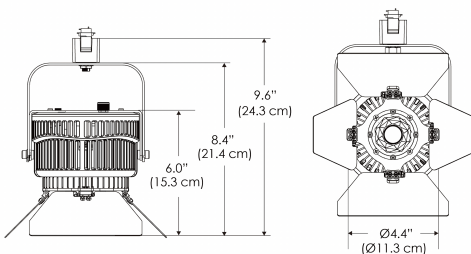

SPECIFICATIONS

Beam Angle	55°
Spectrum Type	AMZ : Plant Flourish & Growth
	TB : Coral Health & Growth
Control	Intensity (0% - 100%), CCT
LED Source	DiCon Dense Matrix LED
Power Draw	175W max
AC Input Voltage	100 - 240V AC, 60Hz
	100 - 277V AC (only CLP)
Cooling	Fan Cooled
Operating Temperature	32 - 104°F (0 - 40°C)
Fixture Weight	1.9lb (~0.9kg)
Power Supply Weight	1.6lb (~0.7kg)

MECHANICAL FIGURES

W500BD-TOX/TON

PS
US EU 277

PSX
US EU 277

W500BD-CLP

Mounting Bracket Dimensions ALL-CLP

*All -CLP configuration models come with standard DC cables of 6 inches and AC cables of 10 ft.

W500BD-TEX Legacy product

W500BD-TG Legacy product

MECHANICAL FIGURES

W500BD-MPT

PSX

US

PHOTOMETRIC DATA

AMZ

Distance		3' (~0.9 m)	5' (~1.5 m)	10' (~3.0 m)
@4000K	fc	711	363	72
	lux	7647	3898	765
@6500K	fc	712	363	72
	lux	7659	3904	766
Beam Diameter		Ø 2.6' (0.8m)	Ø 4.3' (1.3m)	Ø 8.7' (2.6m)

TB

Distance		3' (~0.9 m)	5' (~1.5 m)	10' (~3.0 m)
@10000K	fc	443	159	42
	lux	4758	1711	450
@20000K	fc	105	41	20
	lux	1128	441	209
Beam Diameter		Ø 2.6' (0.8m)	Ø 4.3' (1.3m)	Ø 8.7' (2.6m)

DMX FOOTPRINT

Amazon Sun		
Channel	1	Intensity
	2	CCT (4000-6500k)