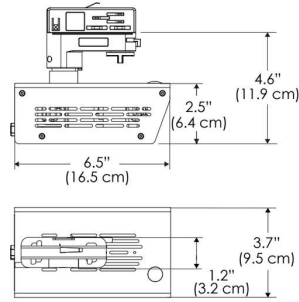

SPECIFICATIONS

Beam Angle	55°
Spectrum Type	AMZ : Plant Flourish & Growth
	TB : Coral Health & Growth
Control	Intensity (0% - 100%), CCT
LED Source	DiCon Dense Matrix LED
Power Draw	175W max
AC Input Voltage	100 - 240V AC, 60Hz
	100 - 277V AC (only CLP)
Cooling	Fan Cooled
Operating Temperature	32 - 104°F (0 - 40°C)
Fixture Weight	1.9lb (~0.9kg)
Power Supply Weight	1.6lb (~0.7kg)

MECHANICAL FIGURES

W500BD-TOX/TON

PS
US EU 277

PSX
US EU 277

W500BD-CLP

Mounting Bracket Dimensions ALL-CLP

*All -CLP configuration models come with standard DC cables of 6 inches and AC cables of 10 ft.

W500BD-TEX Legacy product

W500BD-TG Legacy product

MECHANICAL FIGURES

W500BD-MPT

PSX

US

PHOTOMETRIC DATA

AMZ

Distance		3' (~0.9 m)	5' (~1.5 m)	10' (~3.0 m)
@4000K	fc	711	363	72
	lux	7647	3898	765
@6500K	fc	712	363	72
	lux	7659	3904	766
Beam Diameter		Ø 2.6' (0.8m)	Ø 4.3' (1.3m)	Ø 8.7' (2.6m)

TB

Distance		3' (~0.9 m)	5' (~1.5 m)	10' (~3.0 m)
@10000K	fc	443	159	42
	lux	4758	1711	450
@20000K	fc	105	41	20
	lux	1128	441	209
Beam Diameter		Ø 2.6' (0.8m)	Ø 4.3' (1.3m)	Ø 8.7' (2.6m)

DMX FOOTPRINT

Amazon Sun		
Channel	1	Intensity
	2	CCT (4000-6500k)