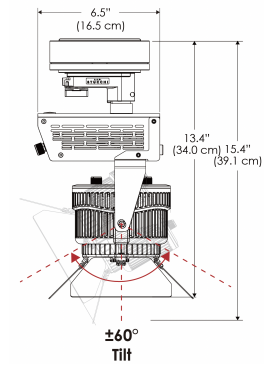

MECHANICAL FIGURES

W500BD-TOX/TON

PS
US EU 277

PSX
US EU 277

W500BD-CLP

Mounting Bracket Dimensions ALL-CLP

*All -CLP configuration models come with standard DC cables of 6 inches and AC cables of 10 ft.

W500BD-TEX Legacy product

W500BD-TG Legacy product

MECHANICAL FIGURES

W500BD-MPT

PSX

US

PHOTOMETRIC DATA

AMZ

Distance		3' (~0.9 m)	5' (~1.5 m)	10' (~3.0 m)
@4000K	fc	711	363	72
	lux	7647	3898	765
@6500K	fc	712	363	72
	lux	7659	3904	766
Beam Diameter		Ø 2.6' (0.8m)	Ø 4.3' (1.3m)	Ø 8.7' (2.6m)

TB

Distance		3' (~0.9 m)	5' (~1.5 m)	10' (~3.0 m)
@10000K	fc	443	159	42
	lux	4758	1711	450
@20000K	fc	105	41	20
	lux	1128	441	209
Beam Diameter		Ø 2.6' (0.8m)	Ø 4.3' (1.3m)	Ø 8.7' (2.6m)

DMX FOOTPRINT

Amazon Sun		
Channel	1	Intensity
	2	CCT (4000-6500k)