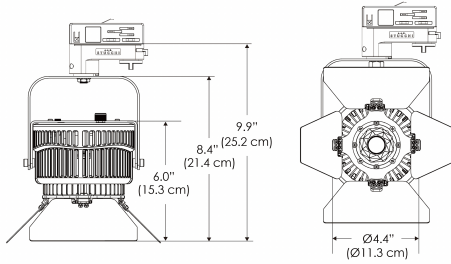

Legacy product

Power Supply & Control

PS Power Supply - Manual Control

US **EU** **277**

PSX Power Supply w/ DMX
 (compatible with TOX/CLP/MPT mount)

US **EU** **277**

Plug/Connection

US US 120V
EU EU 220V
277 US 277V (only with CLP)

SPECIFICATIONS

Beam Angle	55°
Spectrum Type	AMZ : Plant Flourish & Growth
	TB : Coral Health & Growth
Control	Intensity (0% - 100%), CCT
LED Source	DiCon Dense Matrix LED
Power Draw	175W max
AC Input Voltage	100 - 240V AC, 60Hz
	100 - 277V AC (only CLP)
Cooling	Fan Cooled
Operating Temperature	32 - 104°F (0 - 40°C)
Fixture Weight	1.9lb (~0.9kg)
Power Supply Weight	1.6lb (~0.7kg)

MECHANICAL FIGURES

W500BD-TOX/TON

PS
US EU 277

PSX
US EU 277

W500BD-CLP

Mounting Bracket Dimensions ALL-CLP

*All -CLP configuration models come with standard DC cables of 6 inches and AC cables of 10 ft.

W500BD-TEX Legacy product

W500BD-TG Legacy product

MECHANICAL FIGURES

W500BD-MPT

PSX

US

PHOTOMETRIC DATA

AMZ

Distance		3' (~0.9 m)	5' (~1.5 m)	10' (~3.0 m)
@4000K	fc	711	363	72
	lux	7647	3898	765
@6500K	fc	712	363	72
	lux	7659	3904	766
Beam Diameter		Ø 2.6' (0.8m)	Ø 4.3' (1.3m)	Ø 8.7' (2.6m)