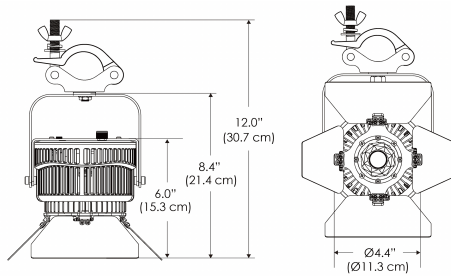

SPECIFICATIONS

Beam Angle	55°
Spectrum Type	AMZ : Plant Flourish & Growth
	TB : Coral Health & Growth
Control	Intensity (0% - 100%), CCT
LED Source	DiCon Dense Matrix LED
Power Draw	175W max
AC Input Voltage	100 - 240V AC, 60Hz
	100 - 277V AC (only CLP)
Cooling	Fan Cooled
Operating Temperature	32 - 104°F (0 - 40°C)
Fixture Weight	1.9lb (~0.9kg)
Power Supply Weight	1.6lb (~0.7kg)

MECHANICAL FIGURES

W500BD-TOX/TON

PS
US EU 277

PSX
US EU 277

W500BD-CLP

Mounting Bracket Dimensions ALL-CLP

*All -CLP configuration models come with standard DC cables of 6 inches and AC cables of 10 ft.

W500BD-TEX Legacy product

W500BD-TG Legacy product

MECHANICAL FIGURES

W500BD-MPT

PSX

US

PHOTOMETRIC DATA

AMZ

Distance		3' (~0.9 m)	5' (~1.5 m)	10' (~3.0 m)
@4000K	fc	711	363	72
	lux	7647	3898	765
@6500K	fc	712	363	72
	lux	7659	3904	766
Beam Diameter		Ø 2.6' (0.8m)	Ø 4.3' (1.3m)	Ø 8.7' (2.6m)

TB

Distance		3' (~0.9 m)	5' (~1.5 m)	10' (~3.0 m)
@10000K	fc	443	159	42
	lux	4758	1711	450
@20000K	fc	105	41	20
	lux	1128	441	209
Beam Diameter		Ø 2.6' (0.8m)	Ø 4.3' (1.3m)	Ø 8.7' (2.6m)

DMX FOOTPRINT

Amazon Sun		
Channel	1	Intensity
	2	CCT (4000-6500k)