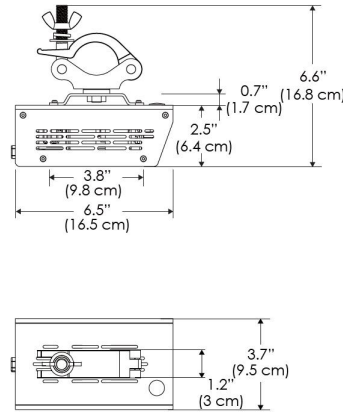

SPECIFICATIONS

Beam Angle	55°
Spectrum Type	AMZ : Plant Flourish & Growth
	TB : Coral Health & Growth
Control	Intensity (0% - 100%), CCT
LED Source	DiCon Dense Matrix LED
Power Draw	175W max
AC Input Voltage	100 - 240V AC, 60Hz
	100 - 277V AC (only CLP)
Cooling	Fan Cooled
Operating Temperature	32 - 104°F (0 - 40°C)
Fixture Weight	1.9lb (~0.9kg)
Power Supply Weight	1.6lb (~0.7kg)

MECHANICAL FIGURES

W500BD-TOX/TON

PS
US EU 277

PSX
US EU 277

W500BD-CLP

Mounting Bracket Dimensions ALL-CLP

*All -CLP configuration models come with standard DC cables of 6 inches and AC cables of 10 ft.

W500BD-TEX Legacy product

W500BD-TG Legacy product

MECHANICAL FIGURES

W500BD-MPT

PSX

US

PHOTOMETRIC DATA

AMZ

Distance		3' (~0.9 m)	5' (~1.5 m)	10' (~3.0 m)
@4000K	fc	711	363	72
	lux	7647	3898	765
@6500K	fc	712	363	72
	lux	7659	3904	766
Beam Diameter		Ø 2.6' (0.8m)	Ø 4.3' (1.3m)	Ø 8.7' (2.6m)

TB

Distance		3' (~0.9 m)	5' (~1.5 m)	10' (~3.0 m)
@10000K	fc	443	159	42
	lux	4758	1711	450
@20000K	fc	105	41	20
	lux	1128	441	209
Beam Diameter		Ø 2.6' (0.8m)	Ø 4.3' (1.3m)	Ø 8.7' (2.6m)

DMX FOOTPRINT

Amazon Sun		
Channel	1	Intensity
	2	CCT (4000-6500k)