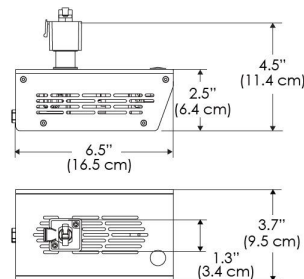

SPECIFICATIONS

Beam Angle	55°
Spectrum Type	AMZ : Plant Flourish & Growth
	TB : Coral Health & Growth
Control	Intensity (0% - 100%), CCT
LED Source	DiCon Dense Matrix LED
Power Draw	175W max
AC Input Voltage	100 - 240V AC, 60Hz
	100 - 277V AC (only CLP)
Cooling	Fan Cooled
Operating Temperature	32 - 104°F (0 - 40°C)
Fixture Weight	1.9lb (~0.9kg)
Power Supply Weight	1.6lb (~0.7kg)

MECHANICAL FIGURES

W500BD-TOX/TON

PS
US EU 277

PSX
US EU 277

W500BD-CLP

Mounting Bracket Dimensions ALL-CLP

*All -CLP configuration models come with standard DC cables of 6 inches and AC cables of 10 ft.

W500BD-TEX Legacy product

W500BD-TG Legacy product

MECHANICAL FIGURES

W500BD-MPT

PSX

US

PHOTOMETRIC DATA

AMZ

Distance		3' (~0.9 m)	5' (~1.5 m)	10' (~3.0 m)
@4000K	fc	711	363	72
	lux	7647	3898	765
@6500K	fc	712	363	72
	lux	7659	3904	766
Beam Diameter		Ø 2.6' (0.8m)	Ø 4.3' (1.3m)	Ø 8.7' (2.6m)

TB

Distance		3' (~0.9 m)	5' (~1.5 m)	10' (~3.0 m)
@10000K	fc	443	159	42
	lux	4758	1711	450
@20000K	fc	105	41	20
	lux	1128	441	209
Beam Diameter		Ø 2.6' (0.8m)	Ø 4.3' (1.3m)	Ø 8.7' (2.6m)

DMX FOOTPRINT

Amazon Sun		
Channel	1	Intensity
	2	CCT (4000-6500k)