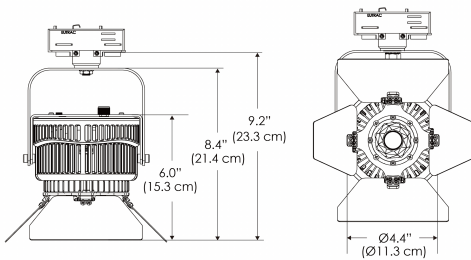

SPECIFICATIONS

Beam Angle	55°
Spectrum Type	AMZ : Plant Flourish & Growth
	TB : Coral Health & Growth
Control	Intensity (0% - 100%), CCT
LED Source	DiCon Dense Matrix LED
Power Draw	175W max
AC Input Voltage	100 - 240V AC, 60Hz
	100 - 277V AC (only CLP)
Cooling	Fan Cooled
Operating Temperature	32 - 104°F (0 - 40°C)
Fixture Weight	1.9lb (~0.9kg)
Power Supply Weight	1.6lb (~0.7kg)

MECHANICAL FIGURES

W500BD-TOX/TON

PS
US EU 277

PSX
US EU 277

W500BD-CLP

Mounting Bracket Dimensions ALL-CLP

*All -CLP configuration models come with standard DC cables of 6 inches and AC cables of 10 ft.

W500BD-TEX Legacy product

W500BD-TG Legacy product

MECHANICAL FIGURES

W500BD-MPT

PSX

US

PHOTOMETRIC DATA

AMZ

Distance		3' (~0.9 m)	5' (~1.5 m)	10' (~3.0 m)
@4000K	fc	711	363	72
	lux	7647	3898	765
@6500K	fc	712	363	72
	lux	7659	3904	766
Beam Diameter		Ø 2.6' (0.8m)	Ø 4.3' (1.3m)	Ø 8.7' (2.6m)

TB

Distance		3' (~0.9 m)	5' (~1.5 m)	10' (~3.0 m)
@10000K	fc	443	159	42
	lux	4758	1711	450
@20000K	fc	105	41	20
	lux	1128	441	209
Beam Diameter		Ø 2.6' (0.8m)	Ø 4.3' (1.3m)	Ø 8.7' (2.6m)

DMX FOOTPRINT

Amazon Sun		
Channel	1	Intensity
	2	CCT (4000-6500k)