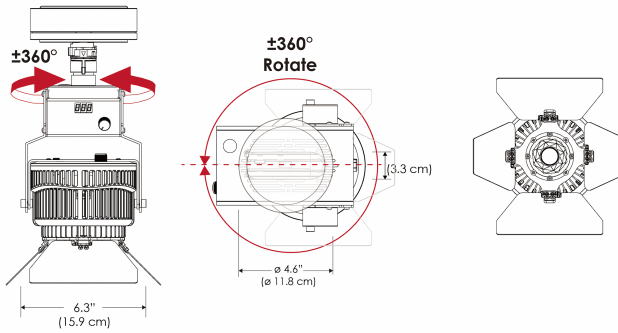

SPECIFICATIONS

Beam Angle	55°
Spectrum Type	AMZ : Plant Flourish & Growth
	TB : Coral Health & Growth
Control	Intensity (0% - 100%), CCT
LED Source	DiCon Dense Matrix LED
Power Draw	175W max
AC Input Voltage	100 - 240V AC, 60Hz
	100 - 277V AC (only CLP)
Cooling	Fan Cooled
Operating Temperature	32 - 104°F (0 - 40°C)
Fixture Weight	1.9lb (~0.9kg)
Power Supply Weight	1.6lb (~0.7kg)

MECHANICAL FIGURES

W500BD-TOX/TON

PS
US EU 277

PSX
US EU 277

W500BD-CLP

Mounting Bracket Dimensions ALL-CLP

*All -CLP configuration models come with standard DC cables of 6 inches and AC cables of 10 ft.

W500BD-TEX Legacy product

W500BD-TG Legacy product

MECHANICAL FIGURES

W500BD-MPT

PSX

US

PHOTOMETRIC DATA

AMZ

Distance		3' (~0.9 m)	5' (~1.5 m)	10' (~3.0 m)
@4000K	fc	711	363	72
	lux	7647	3898	765
@6500K	fc	712	363	72
	lux	7659	3904	766
Beam Diameter		Ø 2.6' (0.8m)	Ø 4.3' (1.3m)	Ø 8.7' (2.6m)

TB

Distance		3' (~0.9 m)	5' (~1.5 m)	10' (~3.0 m)
@10000K	fc	443	159	42
	lux	4758	1711	450
@20000K	fc	105	41	20
	lux	1128	441	209
Beam Diameter		Ø 2.6' (0.8m)	Ø 4.3' (1.3m)	Ø 8.7' (2.6m)

DMX FOOTPRINT

Amazon Sun		
Channel	1	Intensity
	2	CCT (4000-6500k)