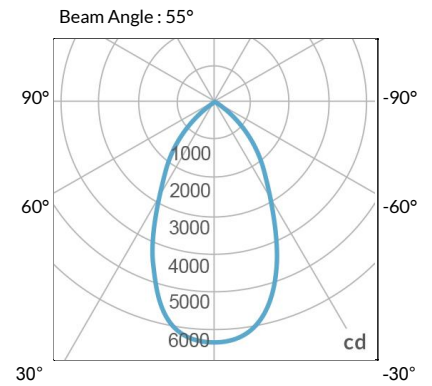

W500BD-TG Legacy product

MECHANICAL FIGURES

W500BD-MPT

PSX

US

PHOTOMETRIC DATA

AMZ

Distance		3' (~0.9 m)	5' (~1.5 m)	10' (~3.0 m)
@4000K	fc	711	363	72
	lux	7647	3898	765
@6500K	fc	712	363	72
	lux	7659	3904	766
Beam Diameter		Ø 2.6' (0.8m)	Ø 4.3' (1.3m)	Ø 8.7' (2.6m)

TB

Distance		3' (~0.9 m)	5' (~1.5 m)	10' (~3.0 m)
@10000K	fc	443	159	42
	lux	4758	1711	450
@20000K	fc	105	41	20
	lux	1128	441	209
Beam Diameter		Ø 2.6' (0.8m)	Ø 4.3' (1.3m)	Ø 8.7' (2.6m)

DMX FOOTPRINT

Amazon Sun		
Channel	1	Intensity
	2	CCT (4000-6500k)