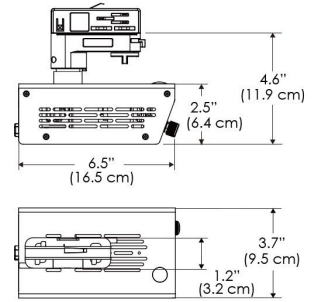

SPECIFICATIONS

Beam Angle	55°
Spectrum Type	AMZ : Plant Flourish & Growth
	TB : Coral Health & Growth
Control	Intensity (0% - 100%), CCT
LED Source	DiCon Dense Matrix LED
Power Draw	175W max
AC Input Voltage	100 - 240V AC, 60Hz
	100 - 277V AC (only CLP)
Cooling	Fan Cooled
Operating Temperature	32 - 104°F (0 - 40°C)
Fixture Weight	1.9lb (~0.9kg)
Power Supply Weight	1.6lb (~0.7kg)

MECHANICAL FIGURES

W500BD-TOX/TON

PS
US EU 277

PSX
US EU 277

W500BD-CLP

Mounting Bracket Dimensions ALL-CLP

*All -CLP configuration models come with standard DC cables of 6 inches and AC cables of 10 ft.

W500BD-TEX Legacy product

W500BD-TG Legacy product

MECHANICAL FIGURES

W500BD-MPT

PSX

US

PHOTOMETRIC DATA

AMZ

Distance		3' (~0.9 m)	5' (~1.5 m)	10' (~3.0 m)
@4000K	fc	711	363	72
	lux	7647	3898	765
@6500K	fc	712	363	72
	lux	7659	3904	766
Beam Diameter		Ø 2.6' (0.8m)	Ø 4.3' (1.3m)	Ø 8.7' (2.6m)

TB

Distance		3' (~0.9 m)	5' (~1.5 m)	10' (~3.0 m)
@10000K	fc	443	159	42
	lux	4758	1711	450
@20000K	fc	105	41	20
	lux	1128	441	209
Beam Diameter		Ø 2.6' (0.8m)	Ø 4.3' (1.3m)	Ø 8.7' (2.6m)

DMX FOOTPRINT

Amazon Sun		
Channel	1	Intensity
	2	CCT (4000-6500k)