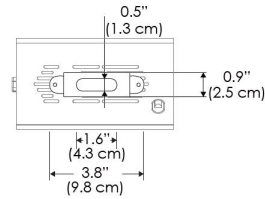

SPECIFICATIONS

Beam Angle	55°
Spectrum Type	AMZ : Plant Flourish & Growth
	TB : Coral Health & Growth
Control	Intensity (0% - 100%), CCT
LED Source	DiCon Dense Matrix LED
Power Draw	175W max
AC Input Voltage	100 - 240V AC, 60Hz
	100 - 277V AC (only CLP)
Cooling	Fan Cooled
Operating Temperature	32 - 104°F (0 - 40°C)
Fixture Weight	1.9lb (~0.9kg)
Power Supply Weight	1.6lb (~0.7kg)

MECHANICAL FIGURES

W500BD-TOX/TON

PS
US EU 277

PSX
US EU 277

W500BD-CLP

Mounting Bracket Dimensions ALL-CLP

*All -CLP configuration models come with standard DC cables of 6 inches and AC cables of 10 ft.

W500BD-TEX Legacy product

W500BD-TG Legacy product

MECHANICAL FIGURES

W500BD-MPT

PSX

US

PHOTOMETRIC DATA

AMZ

Distance		3' (~0.9 m)	5' (~1.5 m)	10' (~3.0 m)
@4000K	fc	711	363	72
	lux	7647	3898	765
@6500K	fc	712	363	72
	lux	7659	3904	766
Beam Diameter		Ø 2.6' (0.8m)	Ø 4.3' (1.3m)	Ø 8.7' (2.6m)

TB

Distance		3' (~0.9 m)	5' (~1.5 m)	10' (~3.0 m)
@10000K	fc	443	159	42
	lux	4758	1711	450
@20000K	fc	105	41	20
	lux	1128	441	209
Beam Diameter		Ø 2.6' (0.8m)	Ø 4.3' (1.3m)	Ø 8.7' (2.6m)

DMX FOOTPRINT

Amazon Sun		
Channel	1	Intensity
	2	CCT (4000-6500k)