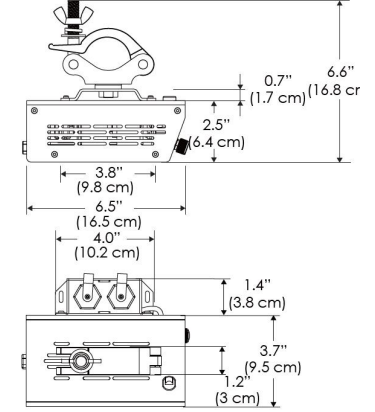

SPECIFICATIONS

Beam Angle	55°
Spectrum Type	AMZ : Plant Flourish & Growth
	TB : Coral Health & Growth
Control	Intensity (0% - 100%), CCT
LED Source	DiCon Dense Matrix LED
Power Draw	175W max
AC Input Voltage	100 - 240V AC, 60Hz
	100 - 277V AC (only CLP)
Cooling	Fan Cooled
Operating Temperature	32 - 104°F (0 - 40°C)
Fixture Weight	1.9lb (~0.9kg)
Power Supply Weight	1.6lb (~0.7kg)

MECHANICAL FIGURES

W500BD-TOX/TON

PS
US EU 277

PSX
US EU 277

W500BD-CLP

Mounting Bracket Dimensions ALL-CLP

*All -CLP configuration models come with standard DC cables of 6 inches and AC cables of 10 ft.

W500BD-TEX Legacy product

W500BD-TG Legacy product

MECHANICAL FIGURES

W500BD-MPT

PSX

US

PHOTOMETRIC DATA

AMZ

Distance		3' (~0.9 m)	5' (~1.5 m)	10' (~3.0 m)
@4000K	fc	711	363	72
	lux	7647	3898	765
@6500K	fc	712	363	72
	lux	7659	3904	766
Beam Diameter		Ø 2.6' (0.8m)	Ø 4.3' (1.3m)	Ø 8.7' (2.6m)

TB

Distance		3' (~0.9 m)	5' (~1.5 m)	10' (~3.0 m)
@10000K	fc	443	159	42
	lux	4758	1711	450
@20000K	fc	105	41	20
	lux	1128	441	209
Beam Diameter		Ø 2.6' (0.8m)	Ø 4.3' (1.3m)	Ø 8.7' (2.6m)

DMX FOOTPRINT

Amazon Sun		
Channel	1	Intensity
	2	CCT (4000-6500k)