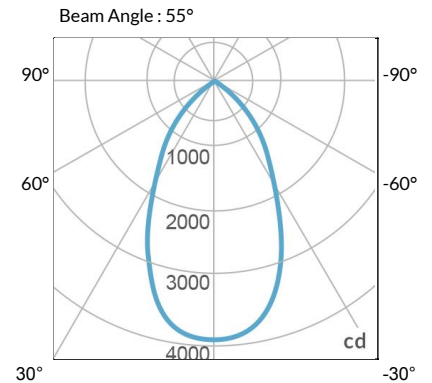

W500BD-TG Legacy product

MECHANICAL FIGURES

W500BD-MPT

PSX

US

PHOTOMETRIC DATA

AMZ

Distance		3' (~0.9 m)	5' (~1.5 m)	10' (~3.0 m)
@4000K	fc	711	363	72
	lux	7647	3898	765
@6500K	fc	712	363	72
	lux	7659	3904	766
Beam Diameter		Ø 2.6' (0.8m)	Ø 4.3' (1.3m)	Ø 8.7' (2.6m)

TB

Distance		3' (~0.9 m)	5' (~1.5 m)	10' (~3.0 m)
@10000K	fc	443	159	42
	lux	4758	1711	450
@20000K	fc	105	41	20
	lux	1128	441	209
Beam Diameter		Ø 2.6' (0.8m)	Ø 4.3' (1.3m)	Ø 8.7' (2.6m)

DMX FOOTPRINT

Amazon Sun		
Channel	1	Intensity
	2	CCT (4000-6500k)